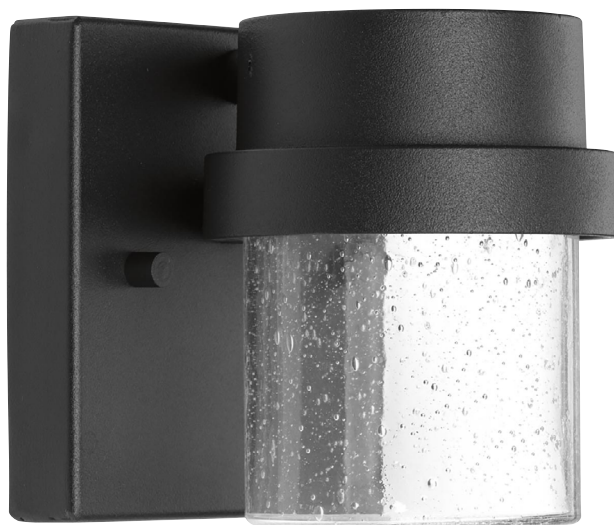

P560073 Wall Lantern

Wall mounted • Wet location listed

Description:

Z-1060 presents a functional design with a modern sensibility. Architectural style housing is die-cast for added durability. The glass diffuser is secured without visible fasteners for an overall clean appearance. LED source delivers both energy efficiency and maintenance-free operation.

Specifications:

- Black (-031) (painted)
- Aluminum
- Clear Seeded Glass diffuser
- One light LED wall lantern
- One 9W LED module
- Features 3000K and warm white color, 90 CRI
- 624 lumens, 66 lumens per watt
- A functional design with a modern sensibility
- Architectural style housing is die-cast for added durability
- The glass diffuser is secured without visible fasteners for an overall clean appearance
- LED source delivers both energy efficiency and maintenance-free operation
- Textured Black finish with clear seeded glass
- Mounting strap for outlet box included
- 6" of wire supplied
- ENERGY STAR® qualified
- Meets California Title 24 JA8-2016

P560073-031-30

Images:

Dimensions:

Width: 4-1/2"
Depth: 4-3/4"
Height: 4-1/2"
H/CTR: 2-1/4"

Glass
Width: 3-1/2"
Height: 3-1/4"

P560073-031-30

Dimming Notes:

P560073 is designed to be compatible with many Triac/ELV controls.